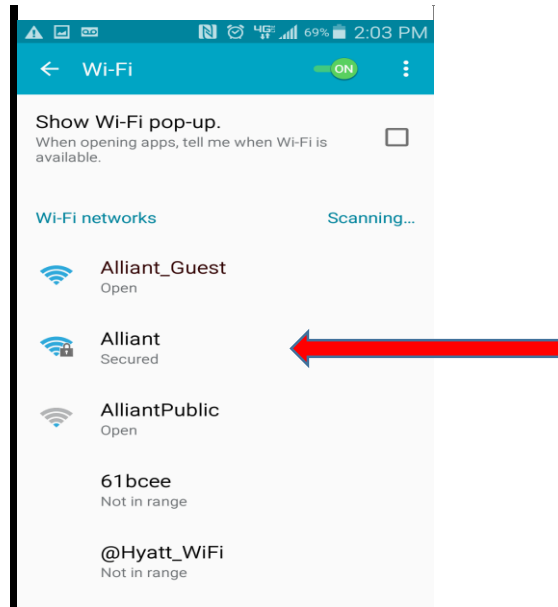

## How to Connect to Alliant's Wireless Network from an Android Device

- Step 1** To begin, go to your Applications or Programs list and Choose "**Settings**":
- Step 2** In Settings, click on **Wireless controls**
- Step 3** From Wireless controls, click on **Wi-Fi Settings**
- Step 4** In the list of Available Wi-Fi Networks, choose "**Alliant**"