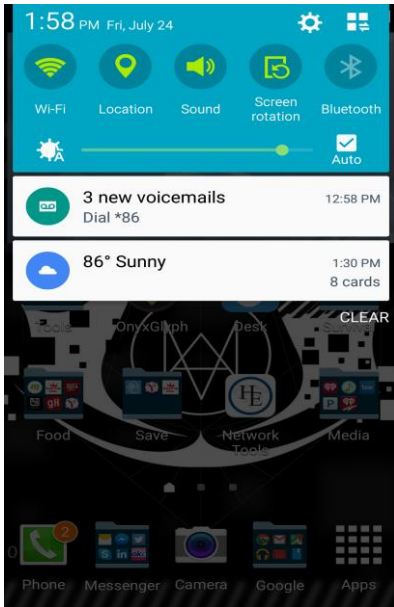

## How to Connect to Alliant's Wireless Network from an Android Device

- Step 1** To begin, go to your Applications or Programs list and Choose "**Settings**":
- Step 2** In Settings, click on **Wireless controls**
- Step 3** From Wireless controls, click on **Wi-Fi Settings**
- Step 4** In the list of Available Wi-Fi Networks, choose "**Alliant**"