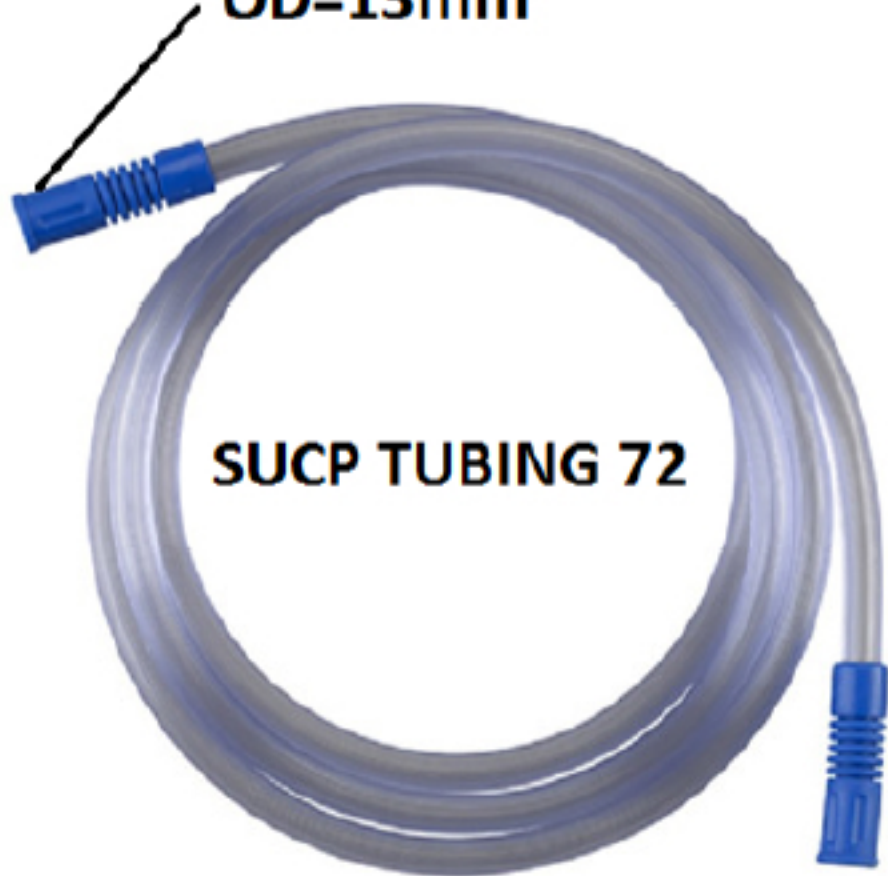

TUBING DIMENSIONS

INSIDE AND OUTSIDE DIAMETER

ID=9mm

OD=13mm

SUCP TUBING 72

ID=9mm

OD=16mm

18600-KITN